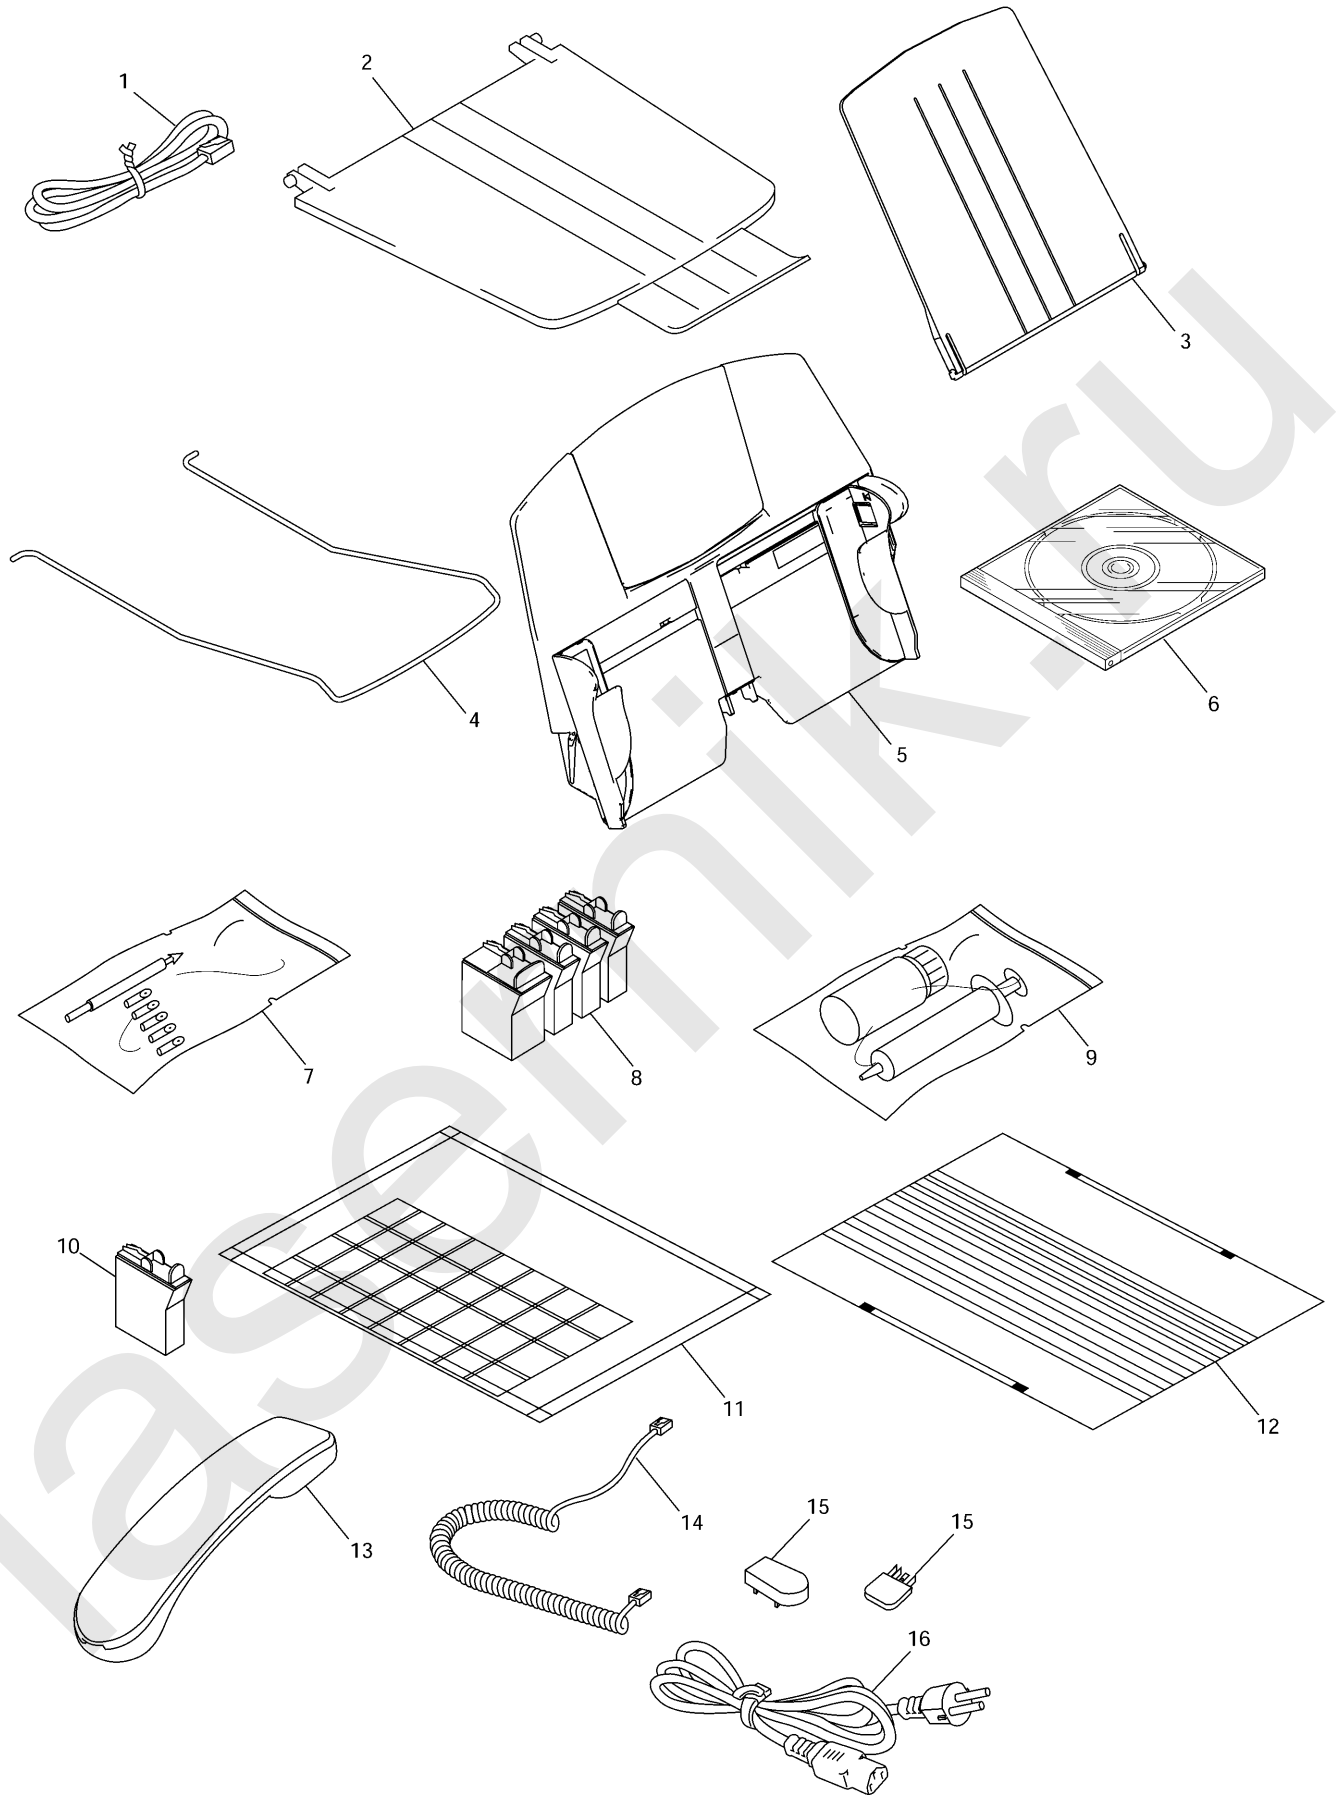

8.ACCESSORIES

List8(Accessories)

REF No	CODE	QTY	DESCRIPTION	RECOMMEND	REMARK
1	UG3625001	1	TELEPHONE LINE CORD FOR GER		
1	UG3626001	1	TELEPHONE LINE CORD FOR UK		
1	UG3627001	1	TELEPHONE LINE CORD FOR FRA		
1	UG1575001	1	TELEPHONE LINE CORD FOR BEL		
1	LG3077001	1	TELEPHONE LINE CORD FOR NLD/IRE/SPA/POR/SIN/GUL/ARL/NZ/GNR		
1	UG3469000	1	TELEPHONE LINE CORD FOR CHE		
1	LG5827001	1	TELEPHONE LINE CORD FOR DEN/SWE/FIN/NOR		CHG
1	UG4205001	1	TELEPHONE LINE CORD FOR AUS		
1	UG3634001	1	TELEPHONE LINE CORD FOR ITA		
1	~~UG3635001~~	~~4~~	~~TELEPHONE LINE CORD FOR SWE~~		DEL
1	~~UG3632004~~	~~4~~	~~TELEPHONE LINE CORD FOR FIN~~		DEL
1	~~UG3629004~~	~~4~~	~~TELEPHONE LINE CORD FOR NOR~~		DEL
1	UG3290001	1	TELEPHONE LINE CORD FOR HK/ARL/NZ		
2	LE9840002	1	OUTPUT PAPER SUPPORT FOR FAX1815C/1820C		
2	LE9840001	1	OUTPUT PAPER SUPPORT FOR MFC3220C/3320CN		
3	LF4352002	1	ADF DOCUMENT SUPPORT, PURPLE(6255) FOR FAX1815C/1820C		
3	LF4352003	1	ADF DOCUMENT SUPPORT, GRAY(1676) FOR MFC3220C/3320CN		
4	LE3305001	1	ADF DOCUMENT OUTPUT SUPPORT		
5	LE9709002	1	PAPER TRAY ASSY, PURPLE(6255) FOR FAX1815C/1820C		
5	LE9709001	1	PAPER TRAY ASSY, GRAY(1676) FOR MFC3220C/3320CN		
6	LF4154001	1	CD-ROM ASSY, MFC3220C FOR GER/UK/FRA/CHE/IRE/AUS/HK/SIN/GUL/ARL/NZ		
6	LF4177001	1	CD-ROM ASSY, MFC3320CN FOR GER/UK/FRA/CHE/IRE/AUS		
6	LF4293001	1	CD-ROM ASSY, MFC3220C FOR BEL/NLD/GNR/NOR/FIN/SWE		
6	LF4455001	1	CD-ROM ASSY, MFC3320CN FOR BEL/NLD/GNR/NOR/FIN/SWE		
6	LF4294001	1	CD-ROM ASSY, MFC3220C FOR DEN/NOR/FIN/SWE		
6	LF4456001	1	CD-ROM ASSY, MFC3320CN FOR DEN/NOR/FIN/SWE		
6	LF4292001	1	CD-ROM ASSY, MFC3220C FOR SPA/ITA/POR		
6	LF4419001	1	CD-ROM ASSY, MFC3320CN FOR SPA/ITA/POR		
6	LF4155001	1	CD-ROM ASSY, MAC, MFC3220C FOR GER/UK/FRA/CHE/IRE/AUS/HK/SIN/GUL/GNR/ARL/NZ		
6	LF4476001	1	CD-ROM ASSY, MAC, MFC3320CN FOR GER/UK/FRA/CHE/IRE/AUS/SPA/ITA/GNR		
6	LF4450001	1	CD-ROM ASSY, MAC, MFC3220C FOR BEL/NLD/DEN/SPA/ITA/POR/NOR/FIN/SWE		
6	LF4451001	1	CD-ROM ASSY, MAC, MFC3320CN FOR BEL/NLD/DEN/POR/NOR/FIN/SWE		
7	ZA0310001	1	HEAD CLEANER STICK ASSY	√	
8	LK1103001	1	IL CARTRIDGE LC31	√	
9	LK0504001	1	GLYCEROL CLEAN FLUID BH	√	
10	LF4005001	1	FORM EMPTY CARTRIDGE BHL2 UNIT	√	
11	UF9258001	1	COLOR TEST CHART CTC-001		
12	UF8263001	1	TEST CHART-027		
13	LF1518011	1	HANDSET ASSY, GRAY(1495) FOR FAX1820C		
14	LF4407001	1	HANDSET CURLED CORD ASSY, GRAY(1495) FOR FAX1820C		
15	LG3622001	1	TELEPHONE PLUG FOR NLD		
15	LG3509001	1	TELEPHONE PLUG FOR ARL/NZ		
15	LG5828001	1	TELEPHONE PLUG FOR DEN		ADD
15	LG5829001	1	TELEPHONE PLUG FOR FIN		ADD
15	LG5830001	1	TELEPHONE PLUG FOR SWE		ADD
16	LG5717001	1	AC CORD BAG ASSY, VDE FOR GER/FRA/BEL/NLD/AUS/SPA/ITA/POR/GUL		chg
16	LG5692001	1	AC CORD BAG ASSY FOR UK/IRE/HK/SIN		chg
16	LG2087001	1	AC CORD BAG ASSY, SEV FOR CHE		
16	LG2181001	1	AC CORD BAG ASSY, DEMKO FOR DEN		
16	LJ9667001	1	AC CORD BAG ASSY, SAA FOR ARL/NZ		chg