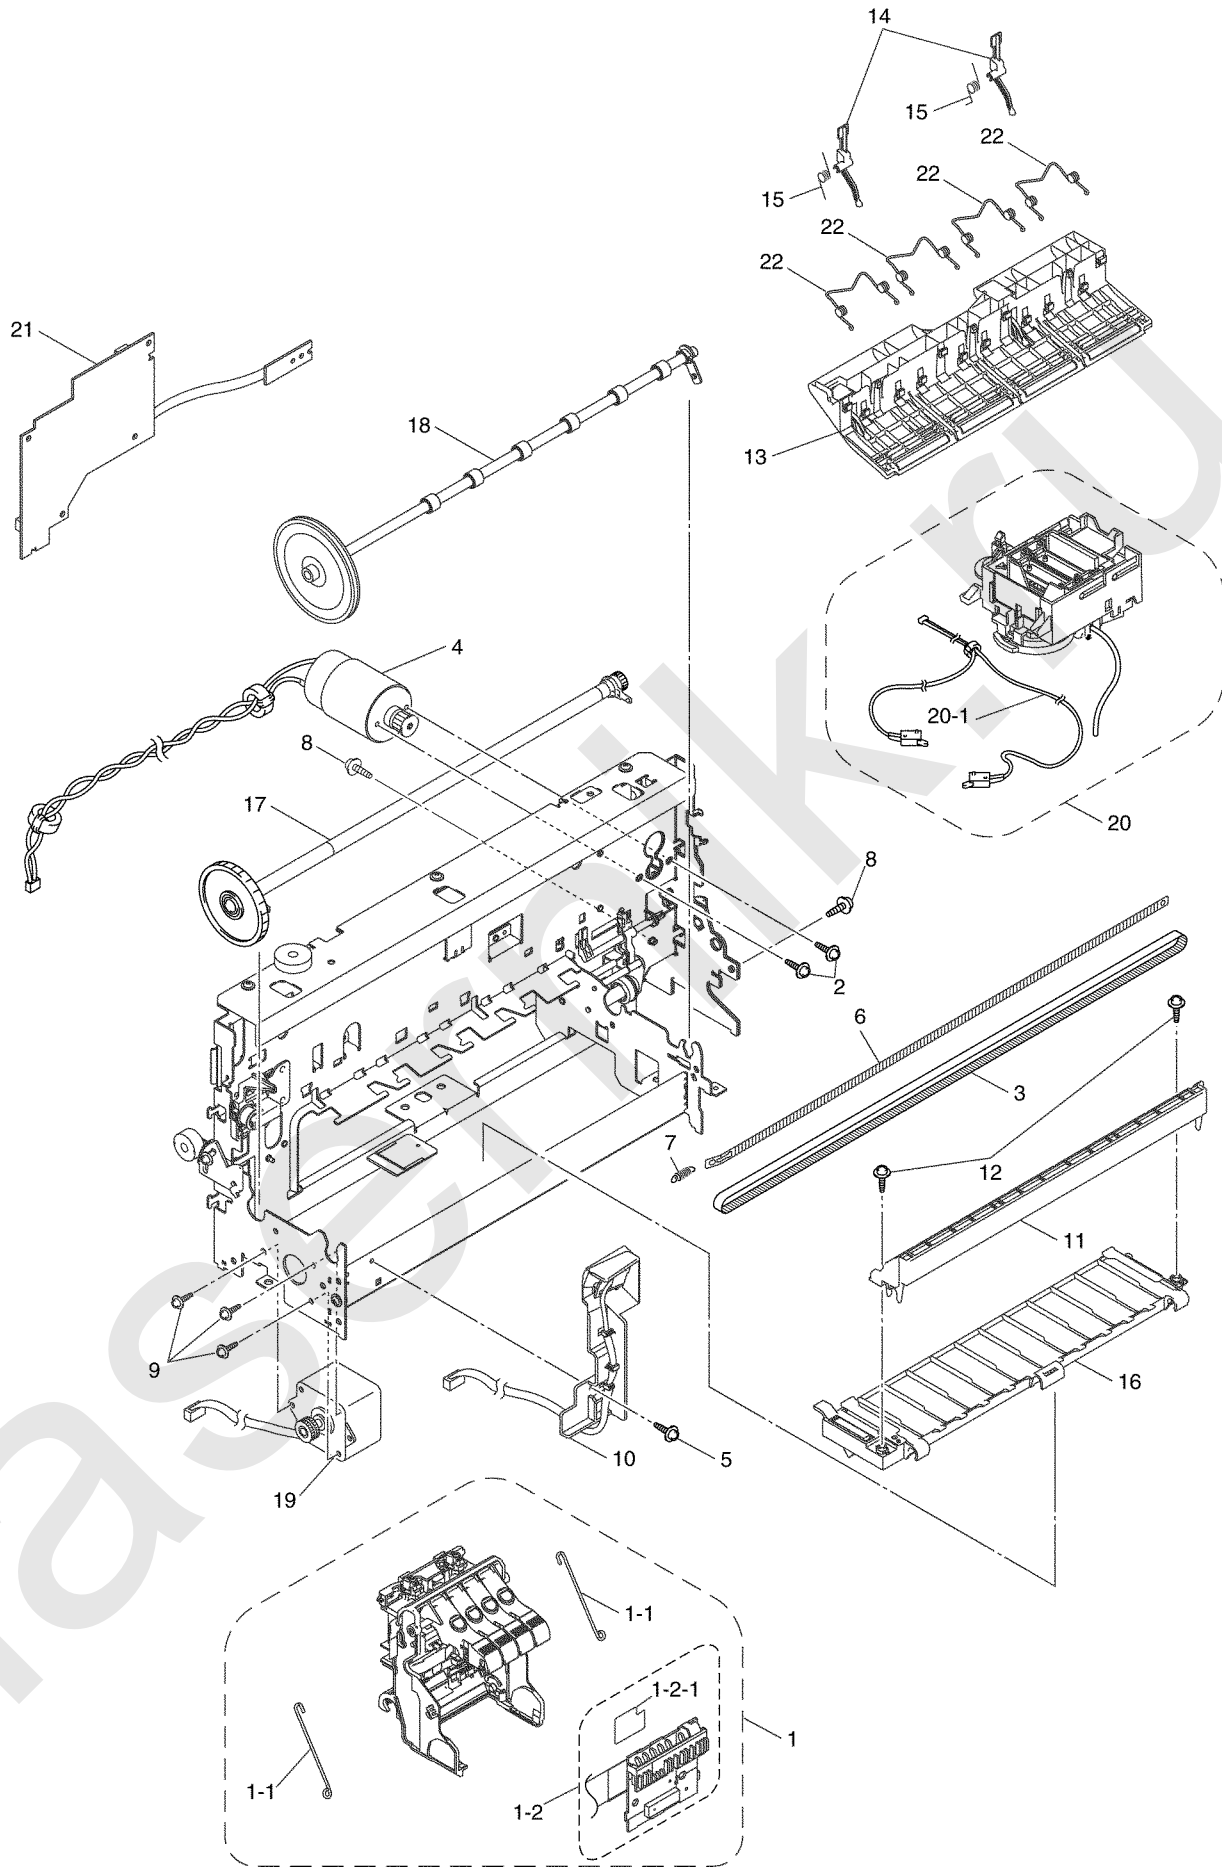

2.ENGINE

List2(ENGINE)

REF No	CODE	QTY	DESCRIPTION	RECOMMEND	SYMBOL	REMARK
1	LE3996001	1	CARRIAGE UNIT ASSY	√		
1-1	LE6930001	2	HEAD CLAMP SPRING			
1-2	LE6935001	1	CR PCB FILM ASSY			
1-2-1	LE6940001	1	SLIDE FILM PCB			
2	0A5300605	2	SCREW, PAN (S/P WASHER) M3X6			
3	LE6945001	1	TIMING BELT M			
4	LE6946001	1	CARRIAGE MOTOR			
5	087320616	1	TAPTITE, CUP S M3X6			
6	LE6956001	1	ENCODER STRIP			
7	LE9725001	1	ENCODER STRIP SPRING			
8	087310815	2	TAPTITE, CUP B M3X8			
9	000300505	3	SCREW, BIND M3X5			
10	LG4745001	1	INK EMPTY SENSOR SUPPORT ASSY		B53K704	
11	LF5569001	1	STAR WHEEL SUPPORT ASSY (SP)			chg
12	LE9229001	2	TAPTITE, PAN B 3X10			
13	LE6962001	1	PRESSURE ROLLER HOLDER ASSY			
14	LE6967001	2	ACTUATOR			
15	LE6968001	2	ACTUATOR SPRING			
16	LF4083001	1	PLATEN			
17	LE6974002	1	PF ROLLER ASSY, BLUE MARK(SP)			CHG
17	LE6974003	1	PF ROLLER ASSY, RED MARK(SP)			CHG
18	LF5567001	1	PAPER EJECTION ROLLER ASSY (SP)			chg
19	LE6985001	1	PF MOTOR GEAR ASSY			
20	LE6988001	1	PURGE UNIT	√		
20-1	LG4678001	1	PURGE SWITCH HARNESS			
21	LG4994001	1	DRIVER PCB ASSY	√	B53K678	
22	LE6966001	4	PRESSURE ROLLER SPRING			add