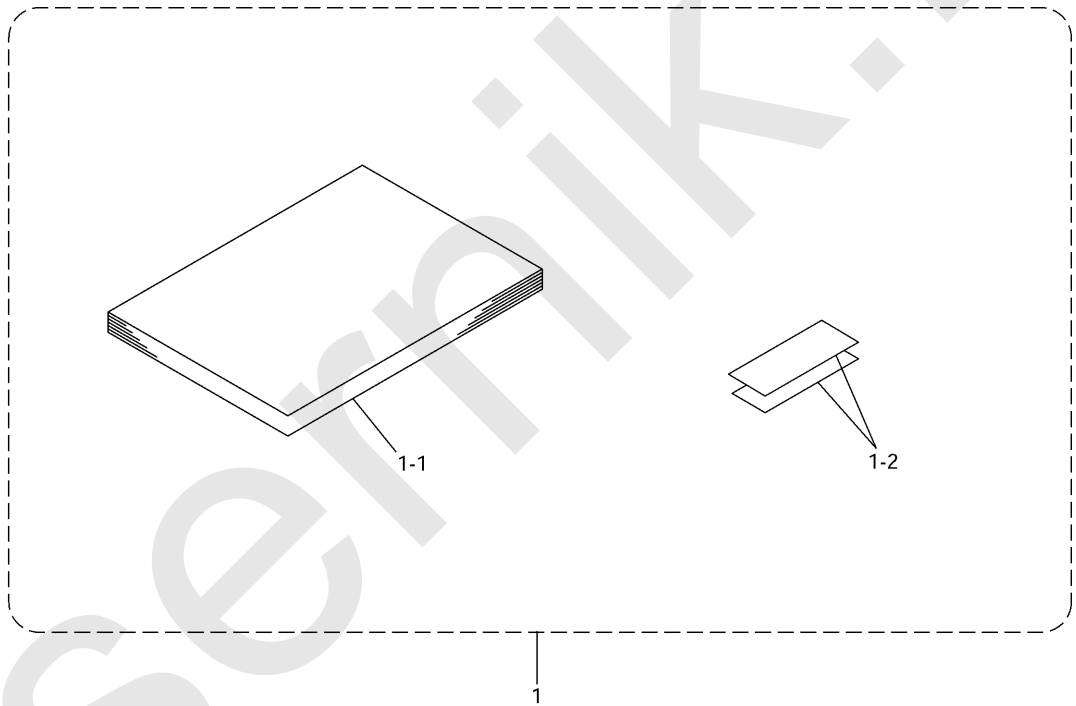

9. PRINTED MATTER

List9(PRINTED MATTER)