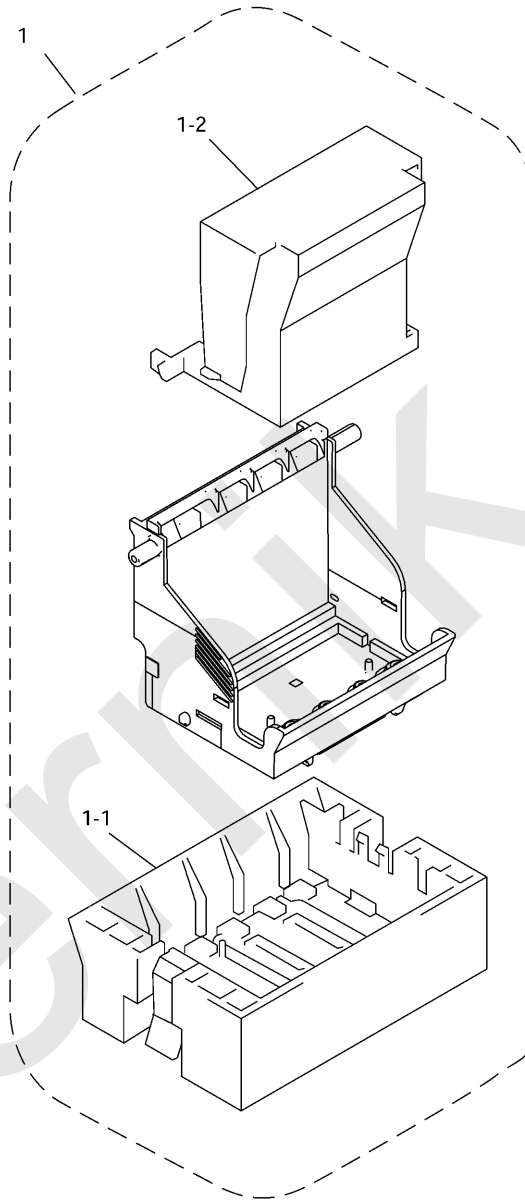

3. HEAD UNIT

List3(HEAD UNIT)

REF No	CODE	QTY	DESCRIPTION	RECOMMEND	REMARK
1	LK0935001	1	PRINT HEAD UNIT (SP)	√	
1-1	LK0516001	1	HEAD NOZZLE SEAL (SP)	√	
1-2	LK1870001	1	HEAD FILTER SEAL (SP)	√	CHG

laser.nik.ru