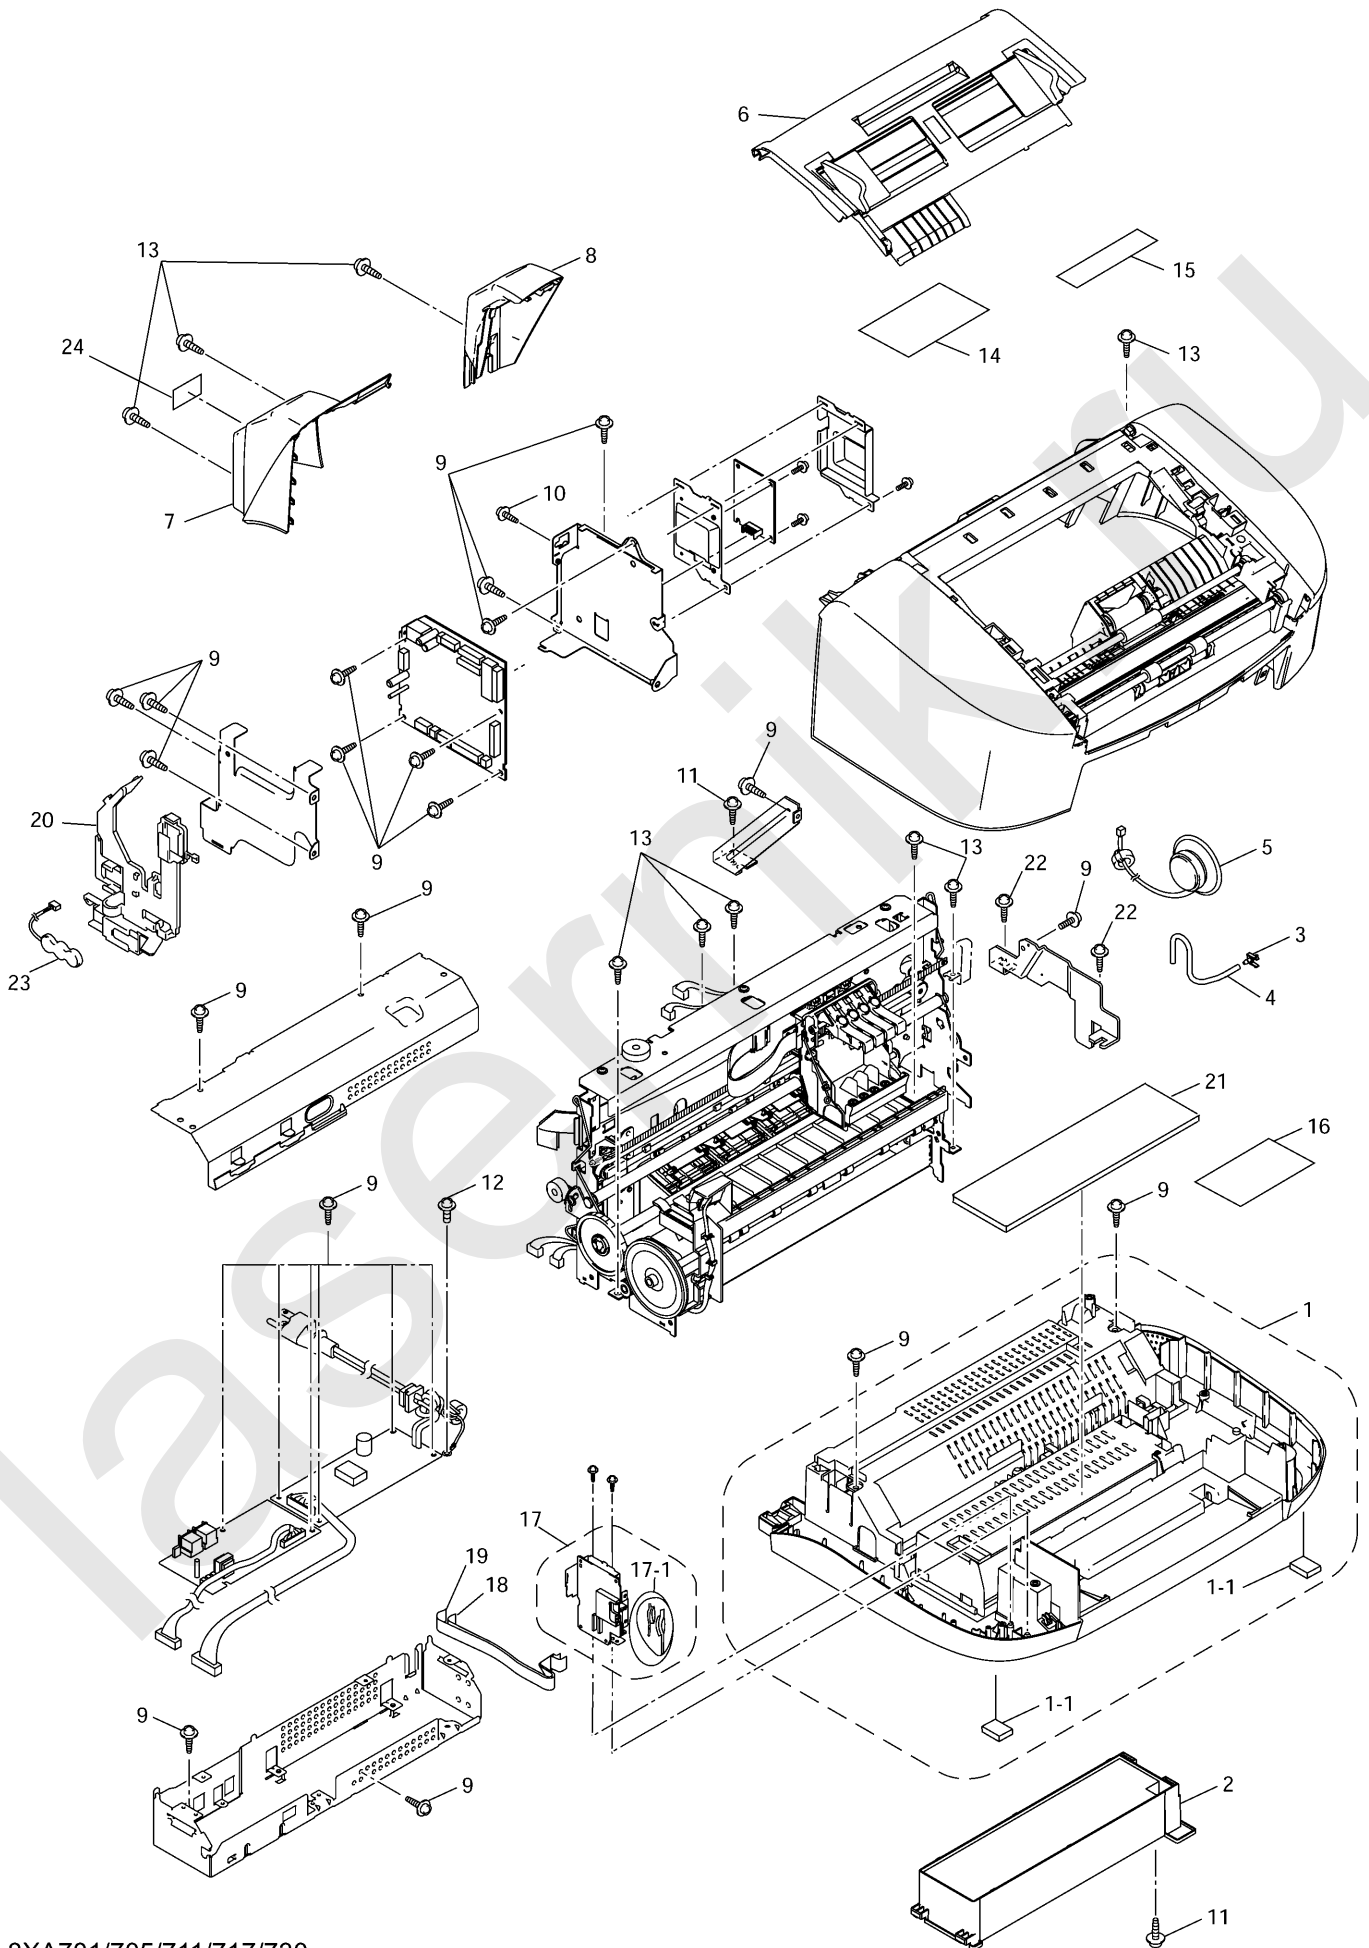

5.COVER

8XA701/705/711/717/730
/731/741/747

FAX1815C/1820C/1920CN/ MFC3220C/3320CN

List5(COVER)

REF No	CODE	QTY	DESCRIPTION	RECOMMEND	REMARK
1	LE9679001	1	LOWER COVER ASSY, GRAY(1677)		
1-1	UD4019001	2	RUBBER FOOT		
2	LE9681001	1	INK ABSORBER ASSY		
3	LE9164001	1	TUBE FIT D		
4	LE9684001	1	CONNECT TUBE		
5	LG3845001	1	SPEAKER		
6	LE9704002	1	TOP COVER ASSY, GRAY(1495) FOR FAX1815C/1820C		
6	LE9704001	1	TOP COVER ASSY, GRAY(1581) FOR MFC3220C		
6	LE9704004	1	TOP COVER ASSY, GRAY(1581) FOR MFC3320CN		
7	LE9689002	1	REAR COVER L, GRAY(1495) FOR FAX1815C/1820C		
7	LE9689001	1	REAR COVER L, GRAY(1581) FOR MFC3220C		
7	LE9909001	1	REAR COVER L, GRAY(1581) FOR MFC3320CN		
8	LE9690002	1	REAR COVER R, GRAY(1495) FOR FAX1815C/1820C		
8	LE9690001	1	REAR COVER R, GRAY(1581) FOR MFC3220C/3320CN		
9	087320616	24	TAPTITE, CUP S M3X6		
10	002300616	1	SCREW, PAN M3X6		
11	087311016	2	TAPTITE, CUP B M3X10		
12	UF6559001	1	SCREW, PAN (WASHER) M4X8DB		
13	085411216	9	TAPTITE, BIND B M4X12		
14	LE9720001	1	INK REPLACE INSTRUCTION LABEL		
15	LF4086001	1	CONSUMPTION LABEL LC800		
16	UU0456001	1	PROTECTION PAPER		
17	LE9887001	1	MEDIA MODULE FOR MFC3320CN		
17-1	LE9889001	1	MEDIA COVER FOR MFC3320CN		
18	LE9918001	1	MEDIA FFC 21P BENDING ASSY FOR MFC3320CN		
19	LE9919001	1	MEDIA FFC 22P BENDING ASSY FOR MFC3320CN		
20	LF4429001	1	CORE SUPPORT		
21	~~LF4144004~~	4	~~SOUNDPROOF FOAM~~		DEL
22	087411216	2	TAPTITE, CUP B M4X12		
23	----		NOT USED		
24	LF4475001	1	USB STICKER