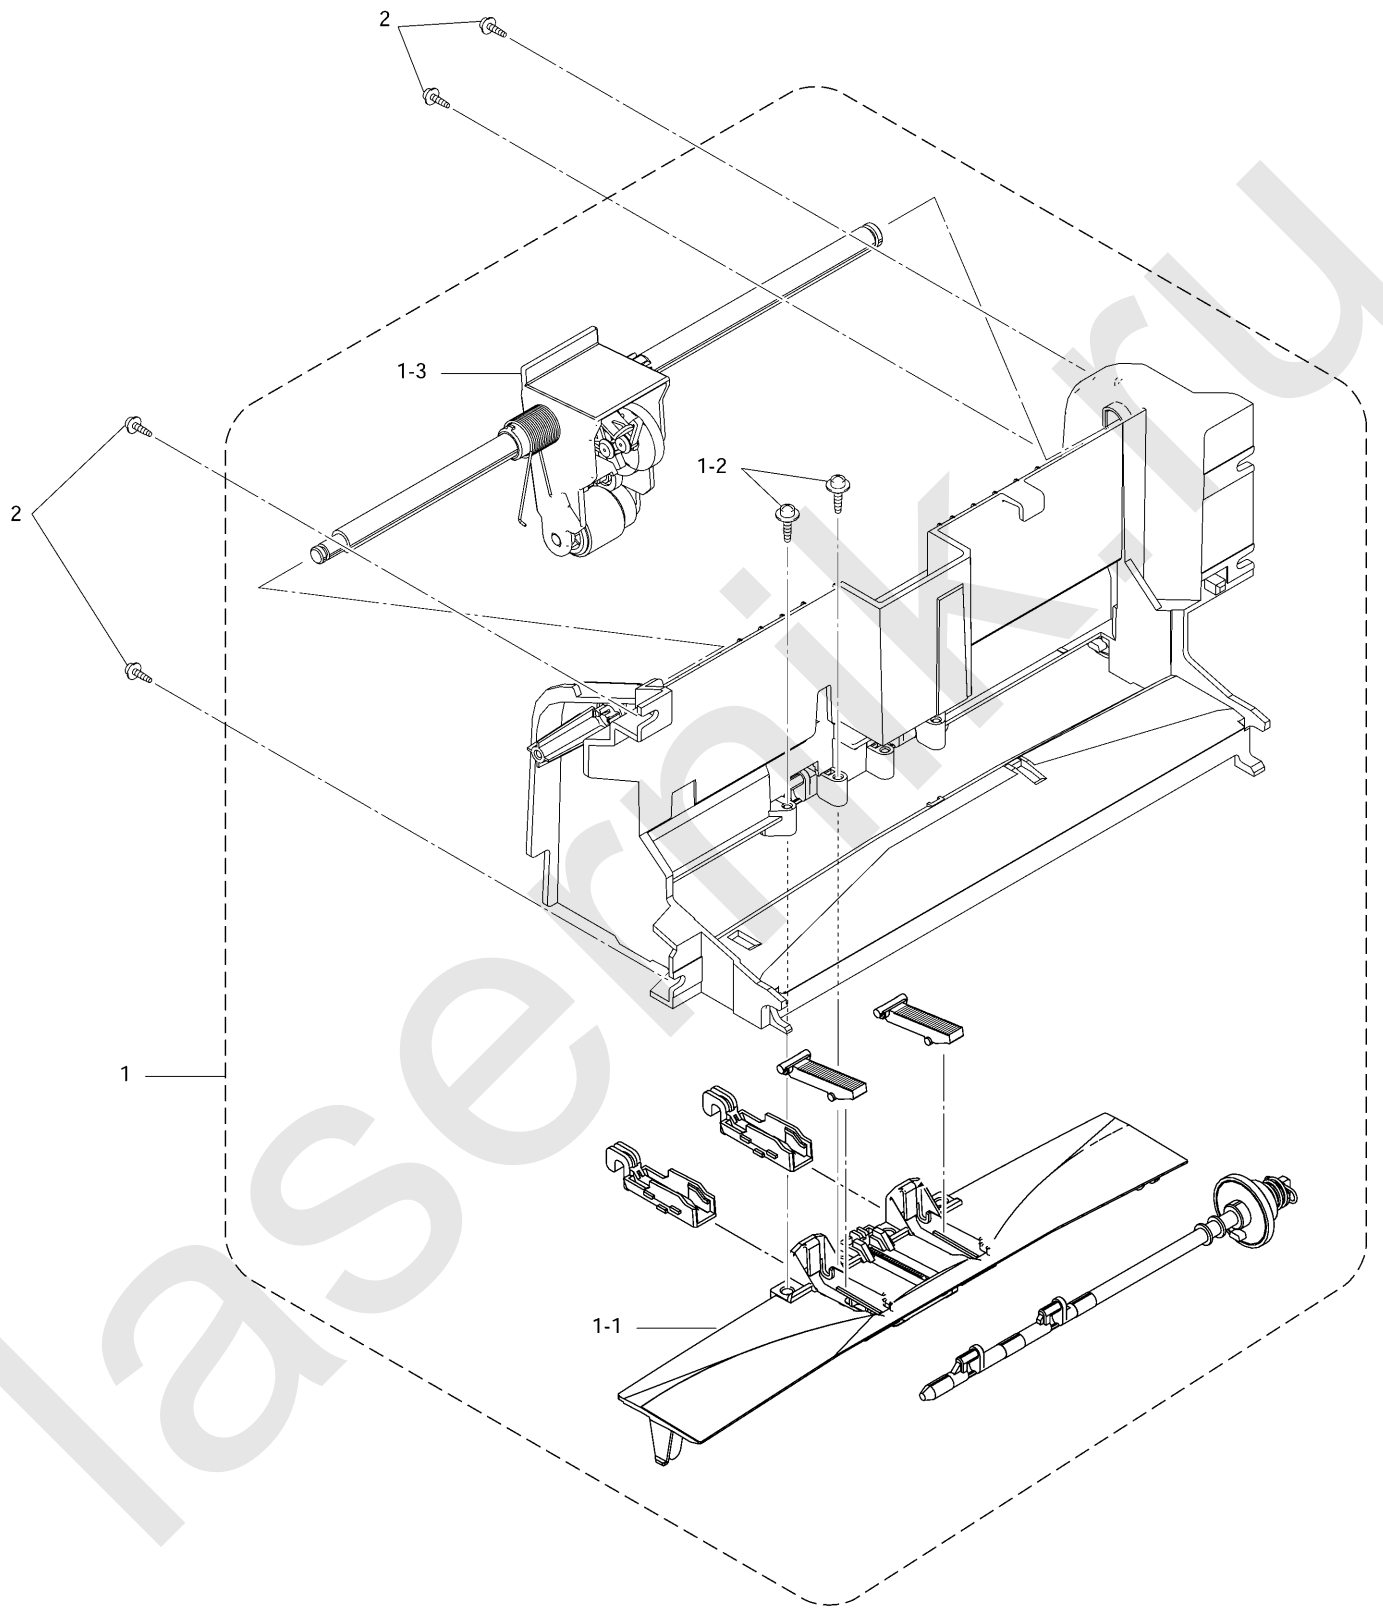

List4(ASF)

REF No	CODE	QTY	DESCRIPTION	RECOMMEND	REMARK
1	LE9656001	1	ASF BASE L2 ASSY, GRAY(1581)	√	
1-1	LE9658001	1	BANK ASSY		
1-2	085311015	2	SCREW, BIND B TITE 3X10		
1-3	LE9672001	1	ASF ROLLER ASSY		
2	087320616	4	TAPTITE, CUP S M3X6		

laserernik.ru