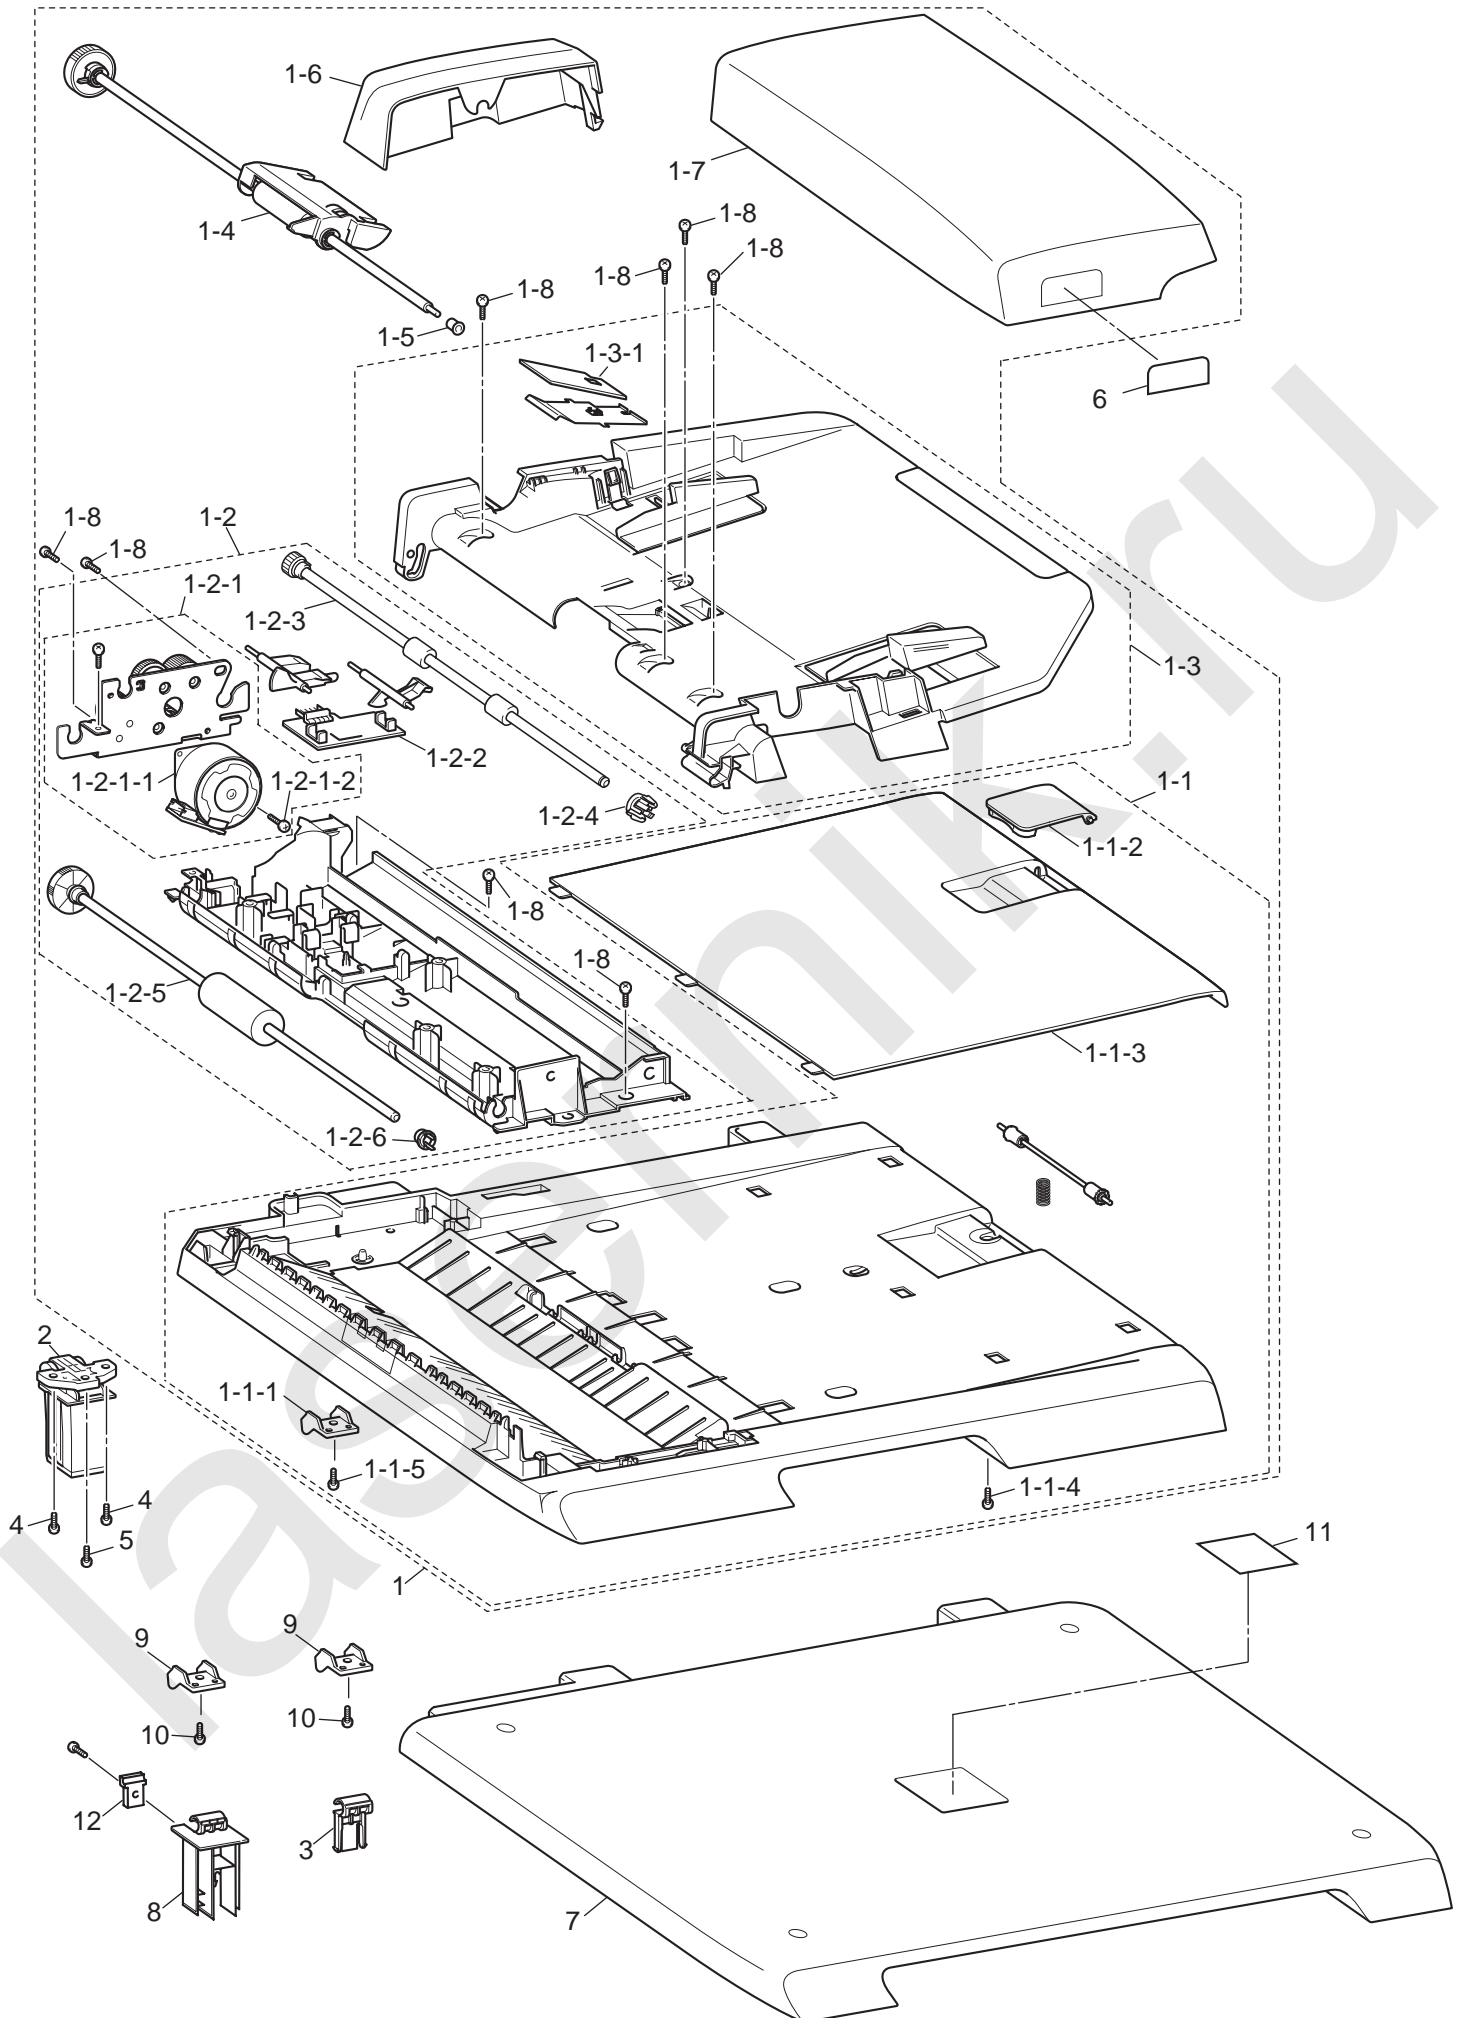

8. ADF

8. ADF

REF No.	CODE	Q'TY	DESCRIPTION	REMARKS
1	LS1219001	1	ADF UNIT ASSY (SP), DCP7040/DCP7045N/MFC7440N/MFC7450	
1	LS1219003	1	ADF UNIT ASSY (SP), MFC7320/MFC7340/MFC7345N	
1	LS1219002	1	ADF UNIT ASSY (SP), MFC7840N/MFC7840W	
1-1	LS0360001	1	DOCUMENT COVER SUB ASSY, GRAY(1581), DCP7040/DCP7045N/MFC7440N/MFC7450	
1-1	LS0360003	1	DOCUMENT COVER SUB ASSY, GRAY(1581), MFC7320/MFC7340/MFC7345N	
1-1	LS0360002	1	DOCUMENT COVER SUB ASSY, GRAY(1736), MFC7840N/MFC7840W	
1-1-1	LF6165001	1	HINGE ARM EXCEPT FOR DCP7030/DCP7032	
1-1-2	LS0363001	1	DOCUMENT STOPPER, GRAY(1736), DCP7040/DCP7045N/MFC7440N/MFC7450	
1-1-2	LS0363003	1	DOCUMENT STOPPER, GRAY(1861), MFC7320/MFC7340/MFC7345N	
1-1-2	LS0363002	1	DOCUMENT STOPPER, GRAY(1581), MFC7840N/MFC7840W	
1-1-3	LS0364001	1	DOCUMENT DRESS COVER, GRAY(1736), DCP7040/DCP7045N/MFC7440N/MFC7450	
1-1-3	LS0364003	1	DOCUMENT DRESS COVER, GRAY(1861), MFC7320/MFC7340/MFC7345N	
1-1-3	LS0364002	1	DOCUMENT DRESS COVER, GRAY(1581), MFC7840N/MFC7840W	
1-1-4	087310816	1	TAPTITE CUP B M3X8 EXCEPT FOR DCP7030/DCP7032	
1-1-5	085411216	1	TAPTITE BIND B M4X12 EXCEPT FOR DCP7030/DCP7032	
1-2	LS0365001	1	LOWER DOCUMENT CHUTE ASSY EXCEPT FOR DCP7030/DCP7032	
1-2-1	LS0536001	1	DRIVE FRAME ASSY EXCEPT FOR DCP7030/DCP7032	
1-2-1-1	LF9081001	1	ADF MOTOR EXCEPT FOR DCP7030/DCP7032	
1-2-1-2	085320616	1	TAPTITE BIND S M3X6 EXCEPT FOR DCP7030/DCP7032	
1-2-2	LG7146001	1	ADF SEN PCB ASSY EXCEPT FOR DCP7030/DCP7032	
1-2-3	LF6577001	1	EJECTION ROLLER ASSY EXCEPT FOR DCP7030/DCP7032	
1-2-4	LF4230001	1	EJECTION ROLLER BUSHING EXCEPT FOR DCP7030/DCP7032	
1-2-5	LF6579001	1	LF ROLLER ASSY EXCEPT FOR DCP7030/DCP7032	
1-2-6	UF0026001	1	LF ROLLER BUSHING EXCEPT FOR DCP7030/DCP7032	
1-3	LS0366001	1	UPPER DOCUMENT CHUTE ASSY, GRAY(1581), DCP7040/DCP7045N/ MFC7320/MFC7340/MFC7345N/MFC7440N/MFC7450	
1-3	LS0366002	1	UPPER DOCUMENT CHUTE ASSY, GRAY(1736), MFC7840N/MFC7840W	
1-3-1	LS0978001	1	SEPARATION RUBBER ASSY EXCEPT FOR DCP7030/DCP7032	
1-4	LP2601001	1	SEPARATE ROLLER SHAFT ASSY EXCEPT FOR DCP7030/DCP7032	
1-5	UF9949001	1	SEPARATE ROLLER BUSHING EXCEPT FOR DCP7030/DCP7032	
1-6	LS0371001	1	GEAR COVER, GRAY(1581), DCP7040/DCP7045N/ MFC7320/MFC7340/MFC7345N/MFC7440N/MFC7450	
1-6	LS0371002	1	GEAR COVER, GRAY(1736), MFC7840N/MFC7840W	
1-7	LS0372001	1	ADF COVER ASSY, GRAY(1581), DCP7040/DCP7045N/MFC7320/ MFC7340/MFC7345N/MFC7440N/MFC7450	
1-7	LS0372002	1	ADF COVER ASSY, GRAY(1736), MFC7840N/MFC7840W	
1-8	087311016	8	TAPTITE CUP B M3X10 EXCEPT FOR DCP7030/DCP7032	
2	LS0939001	1	HINGE ASSY L EXCEPT FOR DCP7030/DCP7032	
3	LS1952001	1	HINGE R	
4	087311016	2	TAPTITE CUP B M3X10 EXCEPT FOR DCP7030/DCP7032	
5	087321217	1	TAPTITE CUP S M3X12 EXCEPT FOR DCP7030/DCP7032	
6	LS0870001	1	EMBLEM, DCP7040	
6	LS0871001	1	EMBLEM, DCP7045N	
6	LS0503001	1	EMBLEM, MFC7320/MFC7340/MFC7450	
6	LS0869001	1	EMBLEM, MFC7345N/MFC7440N	
6	LS0869002	1	EMBLEM, MFC7840N	
6	LS0868001	1	EMBLEM, MFC7840W	
7	LS1938001	1	DOCUMENT COVER (SP), DCP7030/DCP7032	
8	LS0401001	1	HINGE L, DCP7030/DCP7032	
9	LF6165001	2	HINGE ARM, DCP7030/DCP7032	
10	085411216	2	TAPTITE BIND B M4X12, DCP7030/DCP7032	
11	LS0721001	1	DCP EMBLEM, DCP7030	
11	LS0721002	1	DCP EMBLEM, DCP7032	
12	LS1690001	1	HINGE L SUPPORT, DCP7030/DCP7032	

CHG