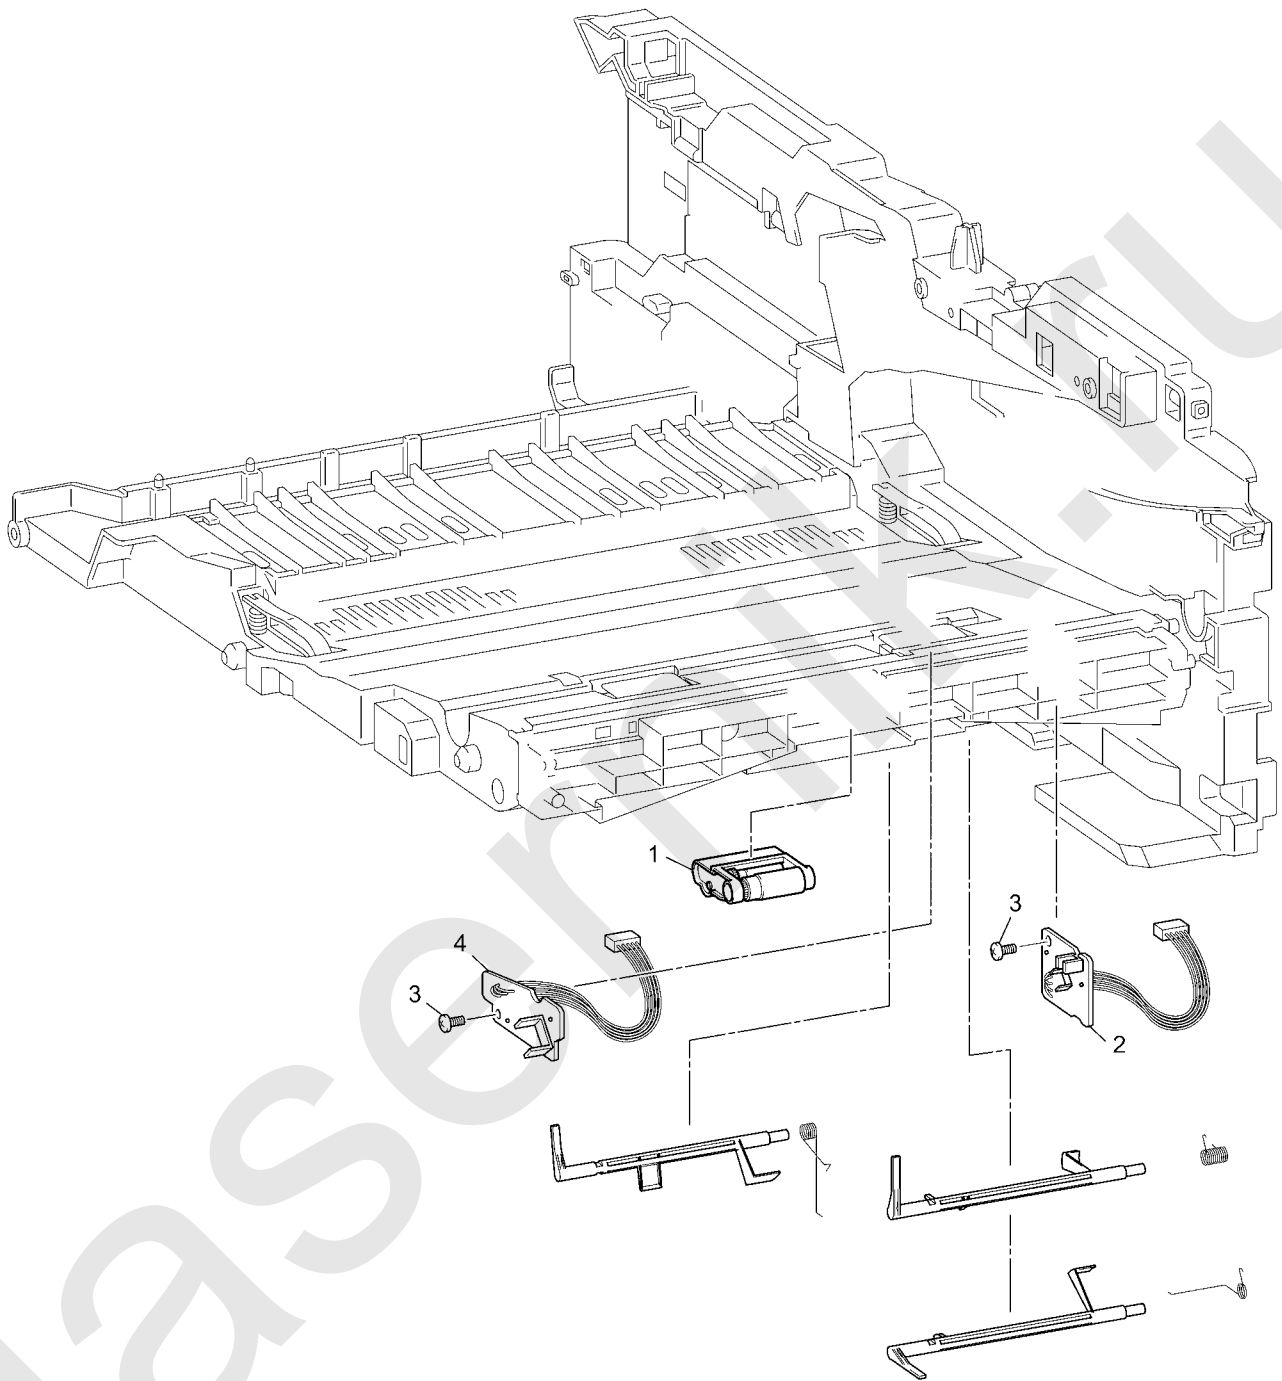

## 2. PAPER FEEDER

2. PAPER FEEDER

REF No.	CODE	Q'TY	DESCRIPTION	REMARKS
1	LU2088001	1	ROLLER HOLDER ASSY	
2	LV0061001	1	REGISTRATION FRONT PCB ASSY	
3	085311016	2	TAPTITE BIND B M3X10	
4	LV0062001	1	REGISTRATION REAR PCB ASSY	