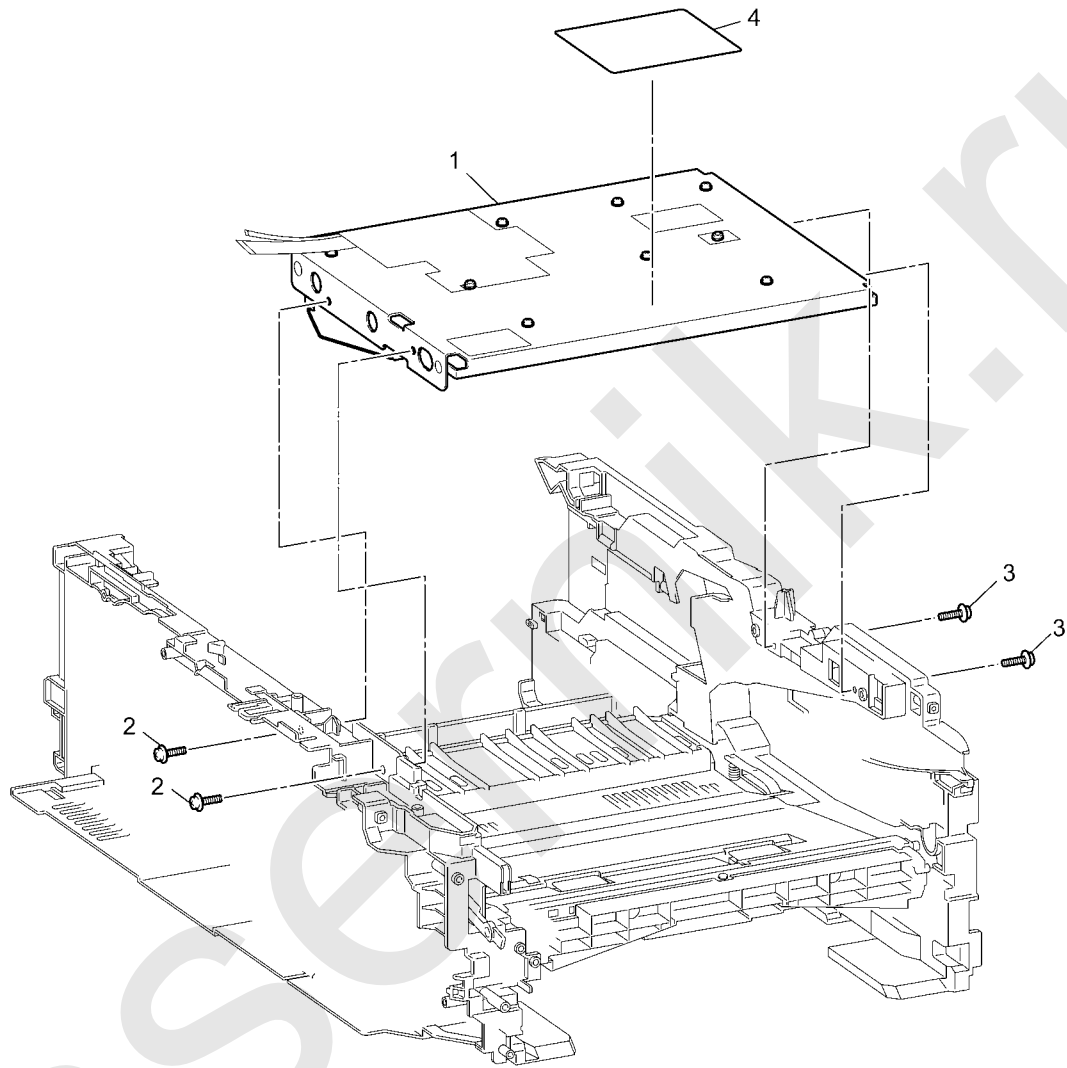

3. LASER UNIT

3. LASER UNIT

REF No.	CODE	Q'TY	DESCRIPTION	REMARKS
1	LU2375001	1	LASER UNIT (SP)	
2	LM5867001	2	TAPTITE CUP S M3X6 SR	
3	LJ0748001	2	TAPTITE PAN(S/P WASHER)S M3X8	
4	LJ0908001	1	LASER CAUTION LABEL EXCEPT FOR CHN	
4	UL7931001	1	LASER CAUTION LABEL FOR CHN	

laserernik.ru