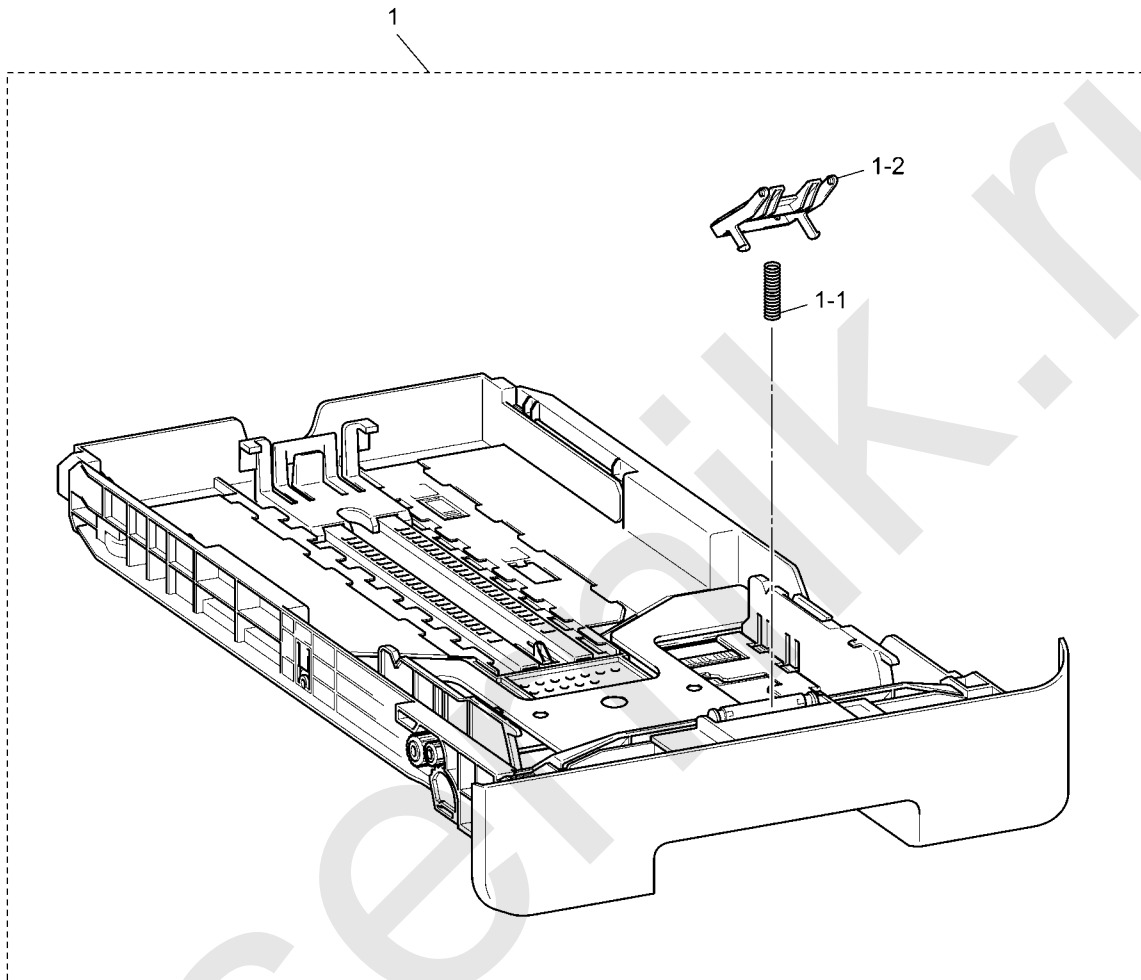

4. PAPER TRAY

4. PAPER TRAY

REF No.	CODE	Q'TY	DESCRIPTION	REMARKS
1	LS0686001	1	PAPER TRAY UNIT, DCP7030/DCP7040/MFC7340/MFC7345N/ MFC7440N/MFC7450 FOR US/CAN/ARG/CHL/ASA/BRA/KOR/IND/OCE	
1	LS0686002	1	PAPER TRAY UNIT, MFC7840N FOR ASA/IND, MFC7840W FOR US/CAN/ARG/CHL/BRA/OCE	
1	LS0687001	1	PAPER TRAY UNIT, DCP7030/DCP7032/DCP7040/DCP7045N/ MFC7320/MFC7340/MFC7440N/MFC7450 FOR GER/UK/FRA/BEL/ NLD/CHE/AUS/SPA/ITA/ISR/POR/CHN/ZAF/RUS/PND/IBR/EEU	
1	LS0687002	1	PAPER TRAY UNIT, MFC7840N FOR CHN, MFC7840W FOR GER/UK/FRA/BEL/NLD/CHE/AUS/SPA/ITA/POR/ RUS/PND/EEU	
1-1	LU3046001	1	SEPARATION PAD SPRING	CHG
1-2	LU2154001	1	SEPARATION PAD ASSY	

laser.nik.ru