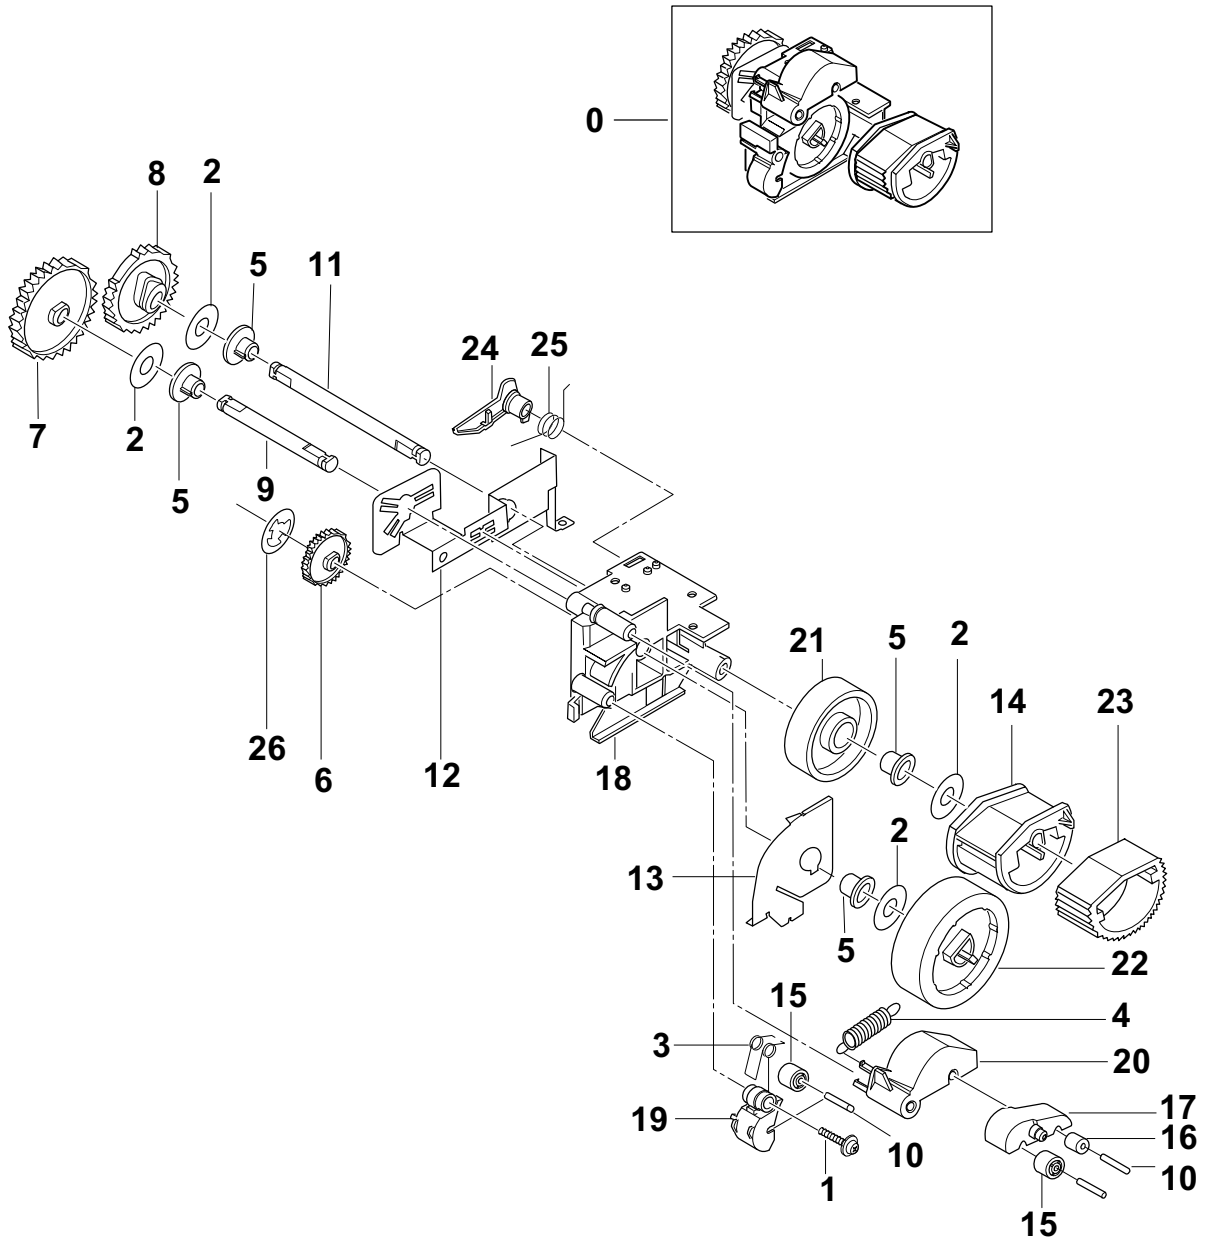

< Drive Assembly Parts List >

SA. : Service Available

NO	DESCRIPTION	SEC CODE	Q'TY	SA	REMARK
0	ELA UNIT-MOTOR 14	JC96-02058A	1	O	
1	MOTOR-STEP	JC31-00010A	1	O	
2	IPR-BRKT GEAR	*	1	X	
3	IPR-BRKT MOTOR	*	1	X	
4	GEAR-RDCN 145-70	*	1	X	
5	GEAR-RDCN 90-24	*	1	X	
6	GEAR-OPC DRV 135	*	1	X	
7	GEAR-OPC DRIVE2	*	1	X	
8	GEAR-FEED DRV	*	1	X	
9	GEAR-CLUTCH 56	*	1	X	
10	GEAR-FUSER DRV23	*	1	X	
11	PMO-CLUTCH LEVER	*	2	X	
12	SPRING-CLUTCH	*	2	X	
13	WASHER-PLAIN	*	1	X	
14	MPR-POLYWASHER 8	*	1	X	
15	WASHER-PLAIN	*	1	X	
16	SCREW-MACHINE	*	5	X	

5-8 Pick-Up Assembly Exploded view

< Pick-Up Assembly Parts List >

SA. : Service Available

NO	DESCRIPTION	SEC CODE	Q'TY	SA	REMARK
0	MEA UNIT-FEEDER	JC97-01324A	1	O	
1	SCREW-TAPTITE	*	1	X	
2	WASHER-PLAIN	*	4	X	
3	SPRING-FEED(1)	*	1	X	
4	SPRING-FEED(2)	*	1	X	
5	BEARING-PICK UP	*	4	X	
6	GEAR-P/UP DRIVE	*	1	X	
7	GEAR-FEED	*	1	X	
8	GEAR-PICK UP(12)	*	1	X	
9	IPR-SHAFT FEED	*	1	X	
10	IPR-SHAFT FEED IDLER	*	3	X	
11	IPR-SHAFT PICK UP	*	1	X	
12	GROUND_FEED	*	1	X	
13	IPR-GUIDE_FEED	*	1	X	
14	PMO-HOUSING P/UP	*	1	X	
15	PMO-ROLLER FEED L	*	2	X	
16	PMO-ROLLER FEED S	*	1	X	
17	PMO-SUB HOLDER FEED	*	1	X	
18	PMO-FRAME_FEED	*	1	X	
19	PMO-HOLDER FEED(1)	*	1	X	
20	PMO-HOLDER FEED(2)	*	1	X	
21	PMO-IDLE PICK_UP	*	1	X	
22	PMO-ROLL_FEED, DRV 12	*	1	X	
23	RMO-RUBBER PICK_UP	*	1	X	
24	RMO-LEVER PICK_UP	*	1	X	
25	SPRING PICK UP(12)	*	1	X	
26	RING-CS	*	1	X	

5-9 Cassette Unit Exploded view (270)