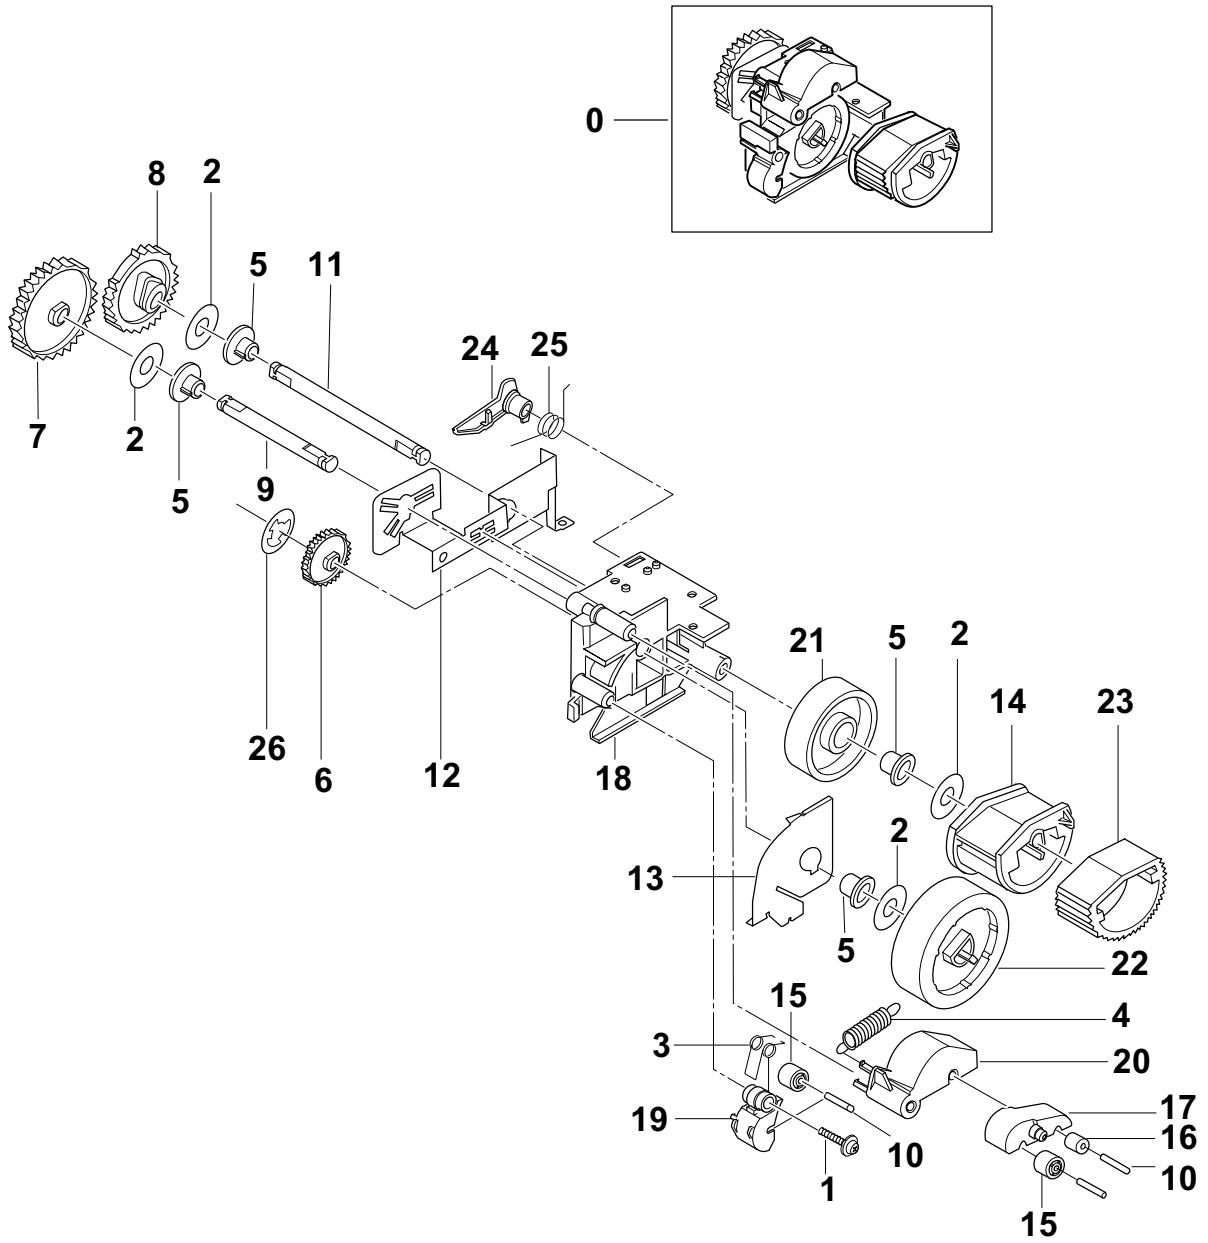

**< Drive Assembly Parts List >**

SA. : Service Available

NO	DESCRIPTION	SEC CODE	Q'TY	SA	REMARK
0	ELA UNIT-MOTOR 14	JC96-02058A	1	O	
1	MOTOR-STEP	JC31-00010A	1	O	
2	IPR-BRKT GEAR	*	1	X	
3	IPR-BRKT MOTOR	*	1	X	
4	GEAR-RDCN 145-70	*	1	X	
5	GEAR-RDCN 90-24	*	1	X	
6	GEAR-OPC DRV 135	*	1	X	
7	GEAR-OPC DRIVE2	*	1	X	
8	GEAR-FEED DRV	*	1	X	
9	GEAR-CLUTCH 56	*	1	X	
10	GEAR-FUSER DRV23	*	1	X	
11	PMO-CLUTCH LEVER	*	2	X	
12	SPRING-CLUTCH	*	2	X	
13	WASHER-PLAIN	*	1	X	
14	MPR-POLYWASHER 8	*	1	X	
15	WASHER-PLAIN	*	1	X	
16	SCREW-MACHINE	*	5	X	

### 5-8 Pick-Up Assembly Exploded view

## &lt; Pick-Up Assembly Parts List &gt;

SA. : Service Available

NO	DESCRIPTION	SEC CODE	Q'TY	SA	REMARK
0	MEA UNIT-FEEDER	JC97-01324A	1	O	
1	SCREW-TAPTITE	*	1	X	
2	WASHER-PLAIN	*	4	X	
3	SPRING-FEED(1)	*	1	X	
4	SPRING-FEED(2)	*	1	X	
5	BEARING-PICK UP	*	4	X	
6	GEAR-P/UP DRIVE	*	1	X	
7	GEAR-FEED	*	1	X	
8	GEAR-PICK UP(12)	*	1	X	
9	IPR-SHAFT FEED	*	1	X	
10	IPR-SHAFT FEED IDLER	*	3	X	
11	IPR-SHAFT PICK UP	*	1	X	
12	GROUND_FEED	*	1	X	
13	IPR-GUIDE_FEED	*	1	X	
14	PMO-HOUSING P/UP	*	1	X	
15	PMO-ROLLER FEED L	*	2	X	
16	PMO-ROLLER FEED S	*	1	X	
17	PMO-SUB HOLDER FEED	*	1	X	
18	PMO-FRAME_FEED	*	1	X	
19	PMO-HOLDER FEED(1)	*	1	X	
20	PMO-HOLDER FEED(2)	*	1	X	
21	PMO-IDLE PICK_UP	*	1	X	
22	PMO-ROLL_FEED, DRV 12	*	1	X	
23	RMO-RUBBER PICK_UP	*	1	X	
24	RMO-LEVER PICK_UP	*	1	X	
25	SPRING PICK UP(12)	*	1	X	
26	RING-CS	*	1	X	

### 5-9 Cassette Unit Exploded view (270)

---