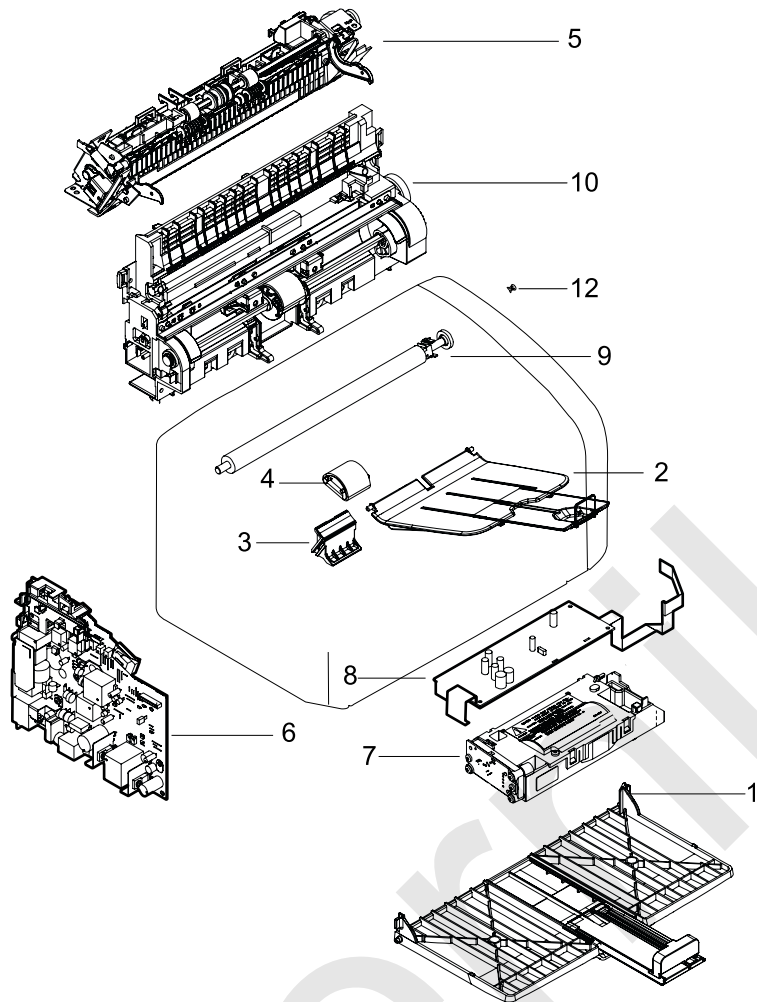

## Major components

**Figure 7-2** Major components (HP LJ 1010 series shown)

**Table 7-4** Major components

<b>Ref</b>	<b>Description</b>	<b>Part number</b>	<b>Qty</b>
1	Paper pickup tray assembly	RM1-2079-000CN	1
2	Delivery tray assembly	RM1-0659-000CN	1
3	Separation pad assembly	RM1-0648-000CN	1
4	Roller, pickup	RL1-0266-000CN	1
5	Fuser (fixing assembly) 110V to 127V	RM1-2086-000CN	1
5	Fuser (fixing assembly) 220V to 240V	RM1-2087-000CN	1
6	Engine power supply 110V to 127V	RM1-2315-000CN	1
6	Engine power supply 220V to 240V	RM1-2316-000CN	1
7	Laser/scanner assembly	RM1-2084-000CN	1
8	Engine control assembly	RM1-2314-000CN	1
9	Transfer roller assembly	RM1-2093-000CN	1
10	Paper pickup assembly	RM1-2091-000CN	1
12	Door Link Clip (Stopper)	RM1-1957-000CN	1

**Table 7-5** Alphabetical parts list (continued)

Description	Part number	Table and page
Separation pad assembly	RM1-0648-000CN	<a href="#">Major components on page 123</a>
Transfer roller assembly	RM1-2093-000CN	<a href="#">Major components on page 123</a>